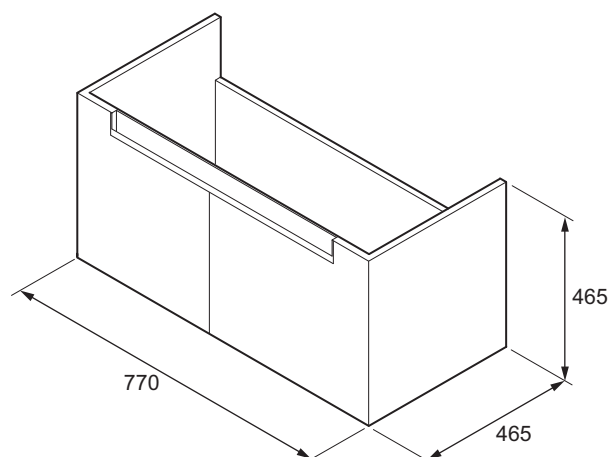

Struktura Base Unit for 800mm Vanity Top

98247K

Product Description: Struktura base unit for 800 mm vanity top, 2 doors

Required Items: XH112K-00 Vanity top

Recommended Items: EB1221-M1 Rectangular plinth
EB523-NF Decorative feet

Product Dimensions: W770 x H465 x D465 mm

Material: Laminate

Product Weight (kg): 17

Guarantee (Years): 2

Additional Information: After use, dry any excess moisture with a soft towel or cloth. Never use strong detergents, bleaches, wax based polishes or abrasive cleaning products. Do not leave damp towels hanging against furniture; this will deteriorate the surface finish. Always ensure that the bathroom is ventilated.

**Colours:**

(N18)

White

(E13)

Cherry
Romana**Dimensions (mm)****Kohler UK**

Sales and Technical:

+44 (0) 844 571 0048 (Calls cost 7p per minute plus your phone company's access charge)

info@kohler.co.uk